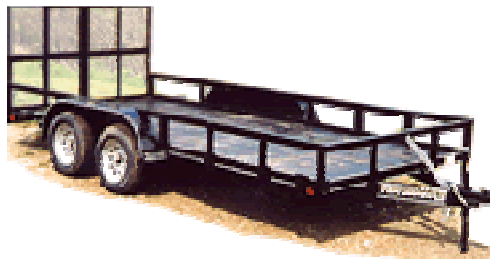

1-800-244-5718 or MaineTrailer.com

Open Mon-Fri 8am - 5pm, Sat 8-12 noon

TANDEM AXLE LANDSCAPER/ATV

MODEL 5000-16

FEATURES:

7,000# GVW

(2) 3,500# DEXTER AXLES WITH ELECTRIC BRAKES

77" WIDE X 16' LONG DECK

2" PRESSURE TREATED DECK

205/75D15 TIRES ON SILVER WHEELS

BREAKAWAY KIT

2-5/16" BALL COUPLER

48" RAMPGATE

POWDER COAT PAINT

JACK FOOT ON JACK

AVAILABLE AT HAMPDEN AND AUBURN LOCATIONS